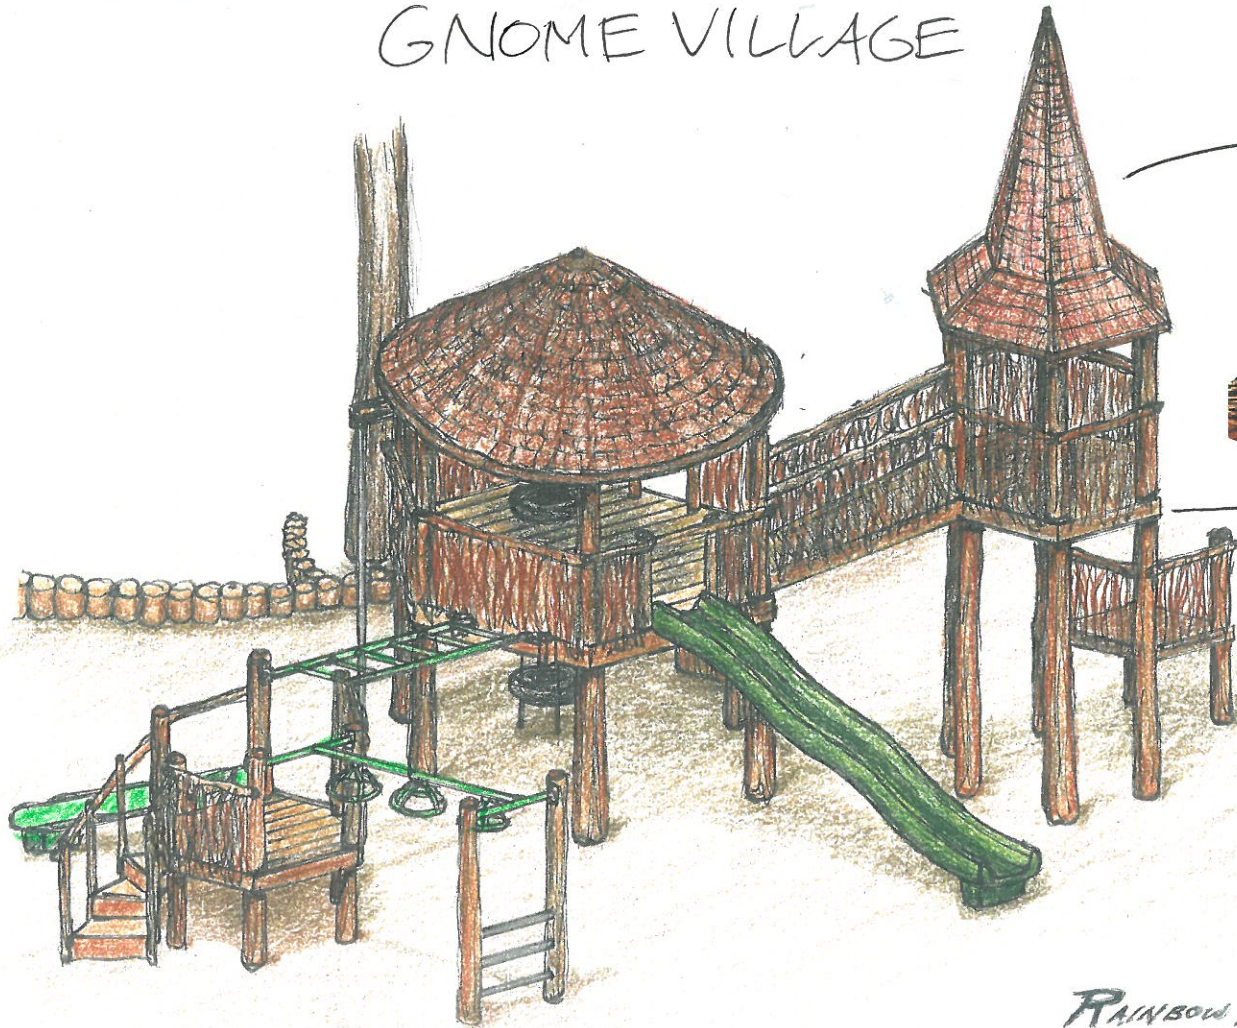

# GNOME VILLAGE

detail of  
roof  
style

→ 10 foot platform

features not visible:  
65 foot zipline  
climbing wall  
tire climber

RAINBOW MOUNTAIN  
SCHOOL

© ASHEVILLE PLAYGROUNDS

1/13