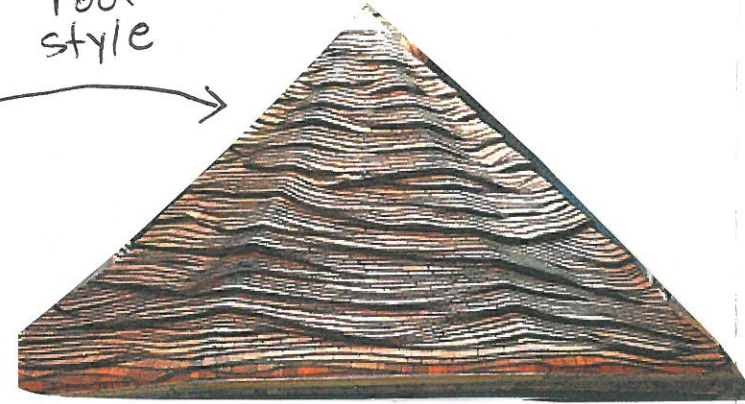

# GNOME VILLAGE

detail of  
roof  
style

→ 10 foot platform

features not visible:  
65 foot zipline  
climbing wall  
tire climber

RAINBOW MOUNTAIN  
SCHOOL

© ASHEVILLE PLAYGROUNDS

1/13